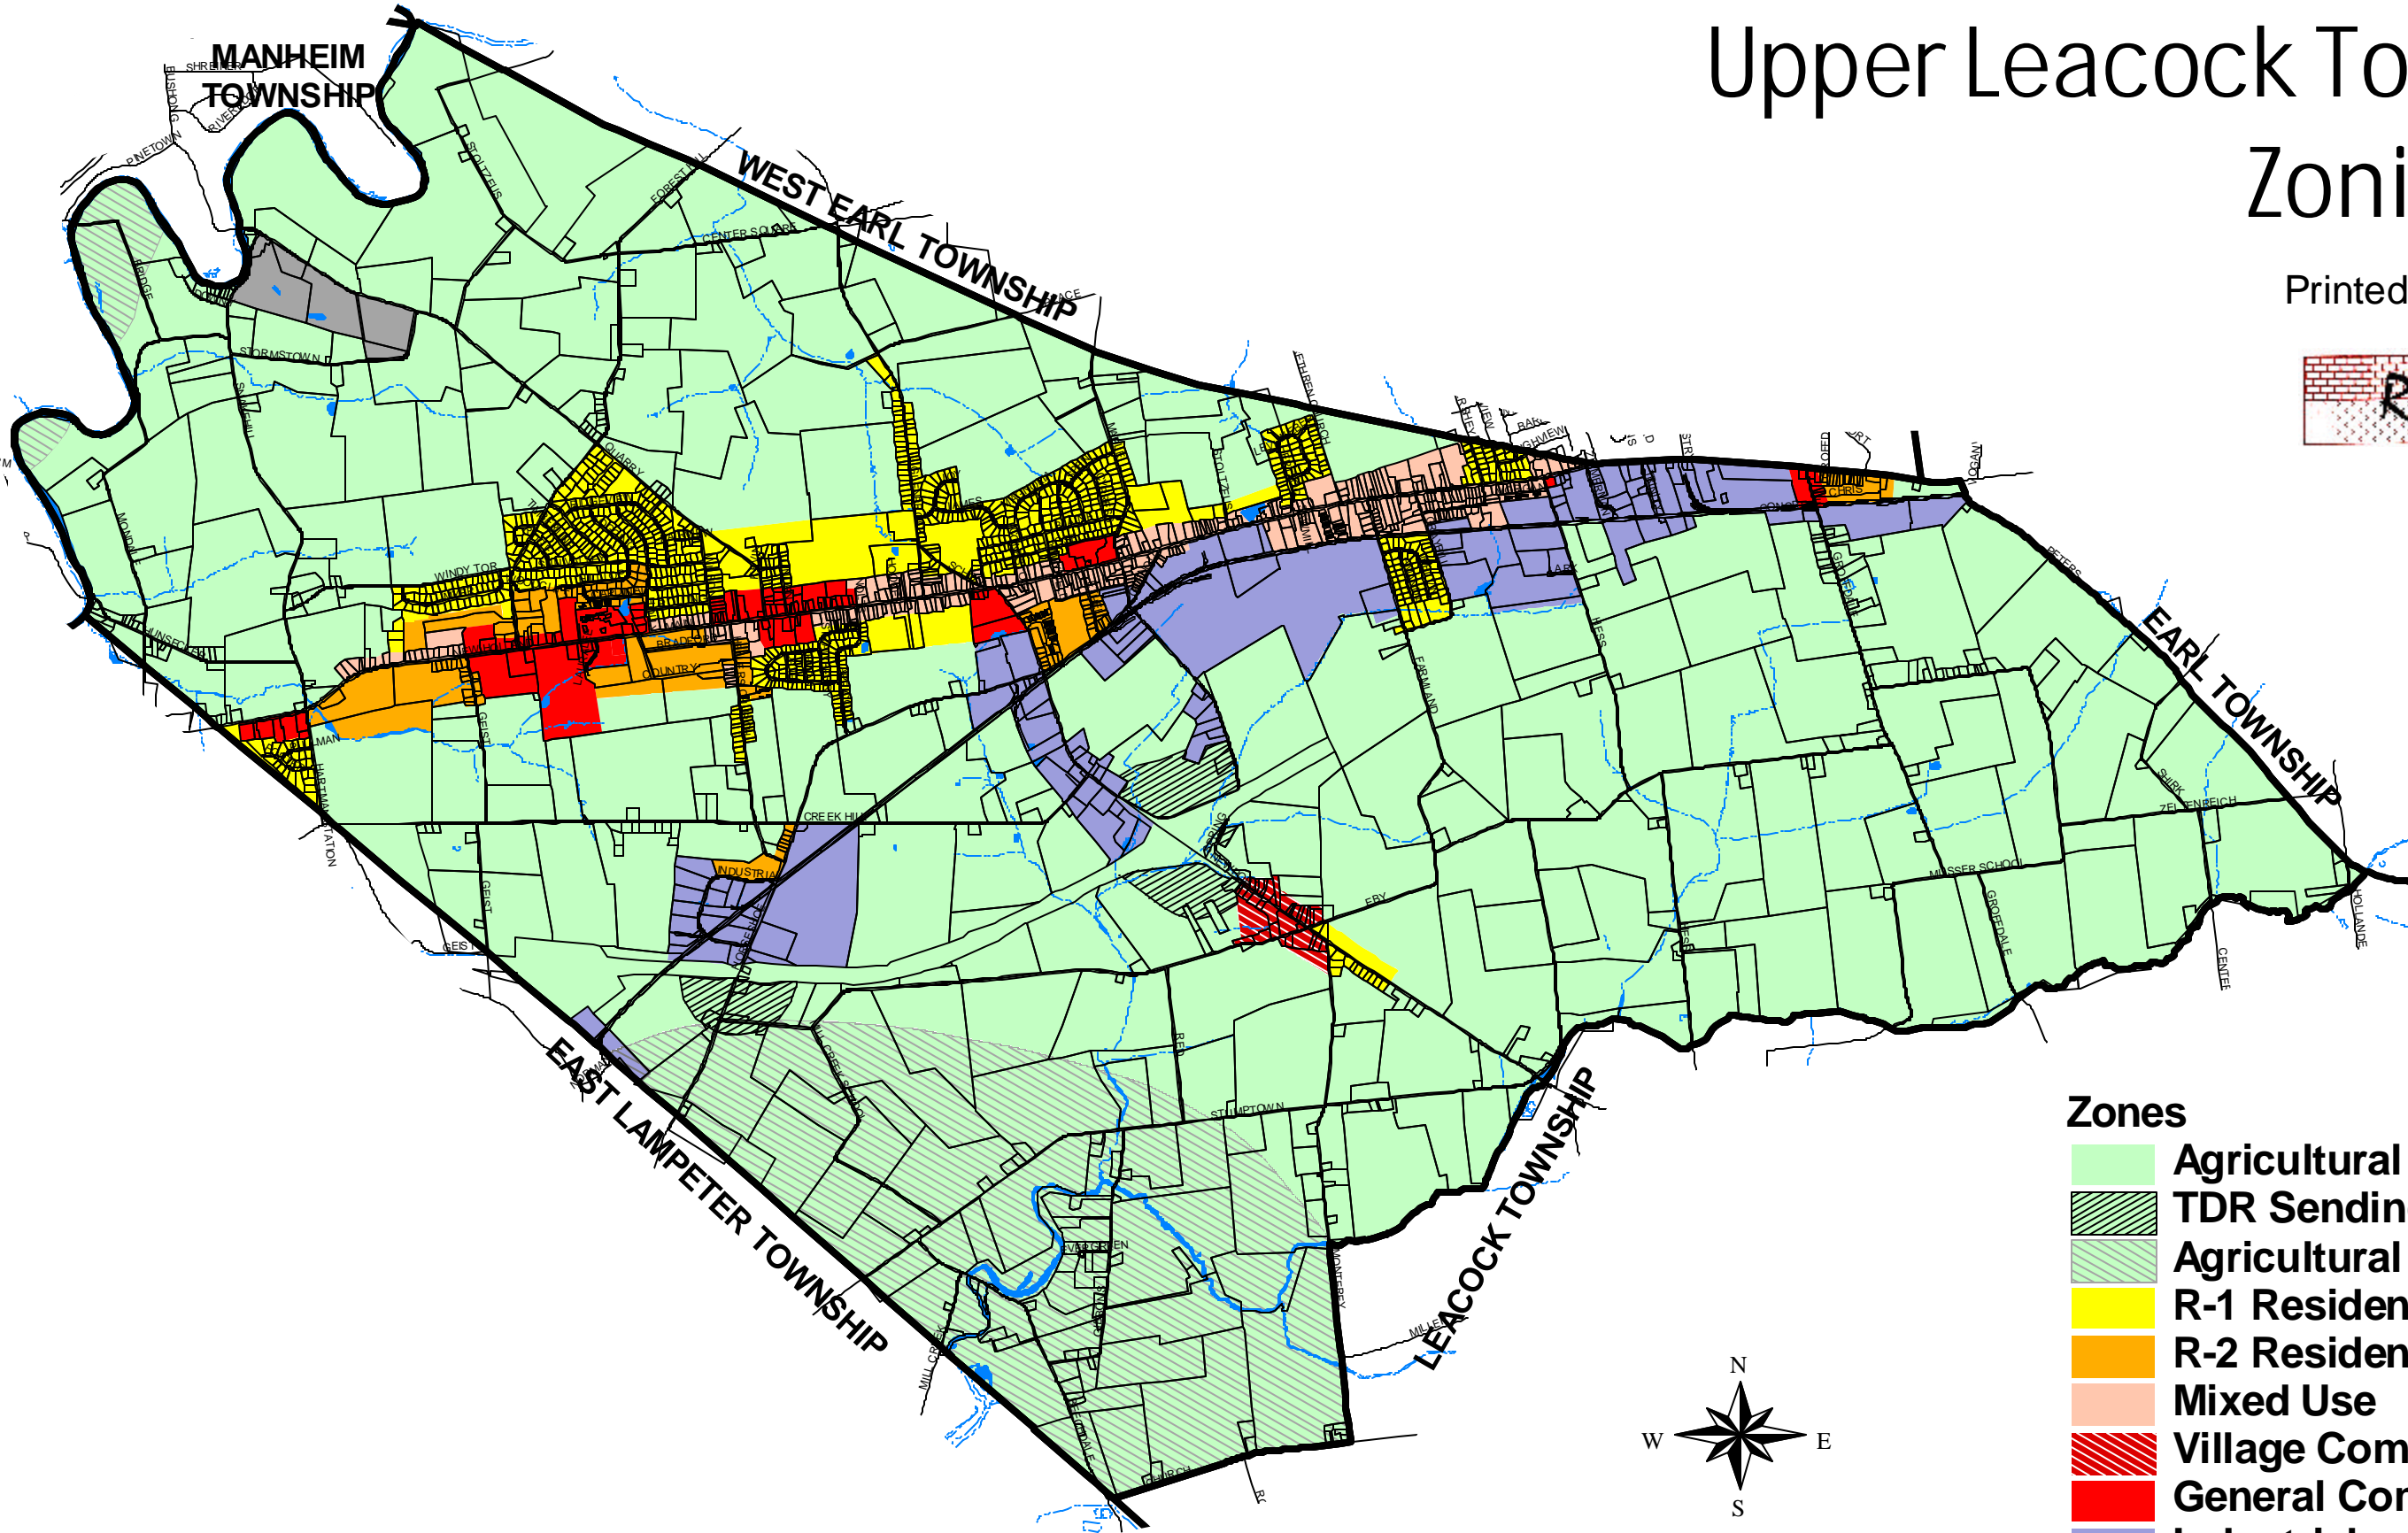

# Upper Leacock Township Zoning Map

Printed: July, 2011

- Zones**
-  Agricultural
  -  TDR Sending
  -  Agricultural & Airport Safety
  -  R-1 Residential
  -  R-2 Residential
  -  Mixed Use
  -  Village Commercial
  -  General Commercial
  -  Industrial
  -  Industrial & Airport Safety
  -  Quarry